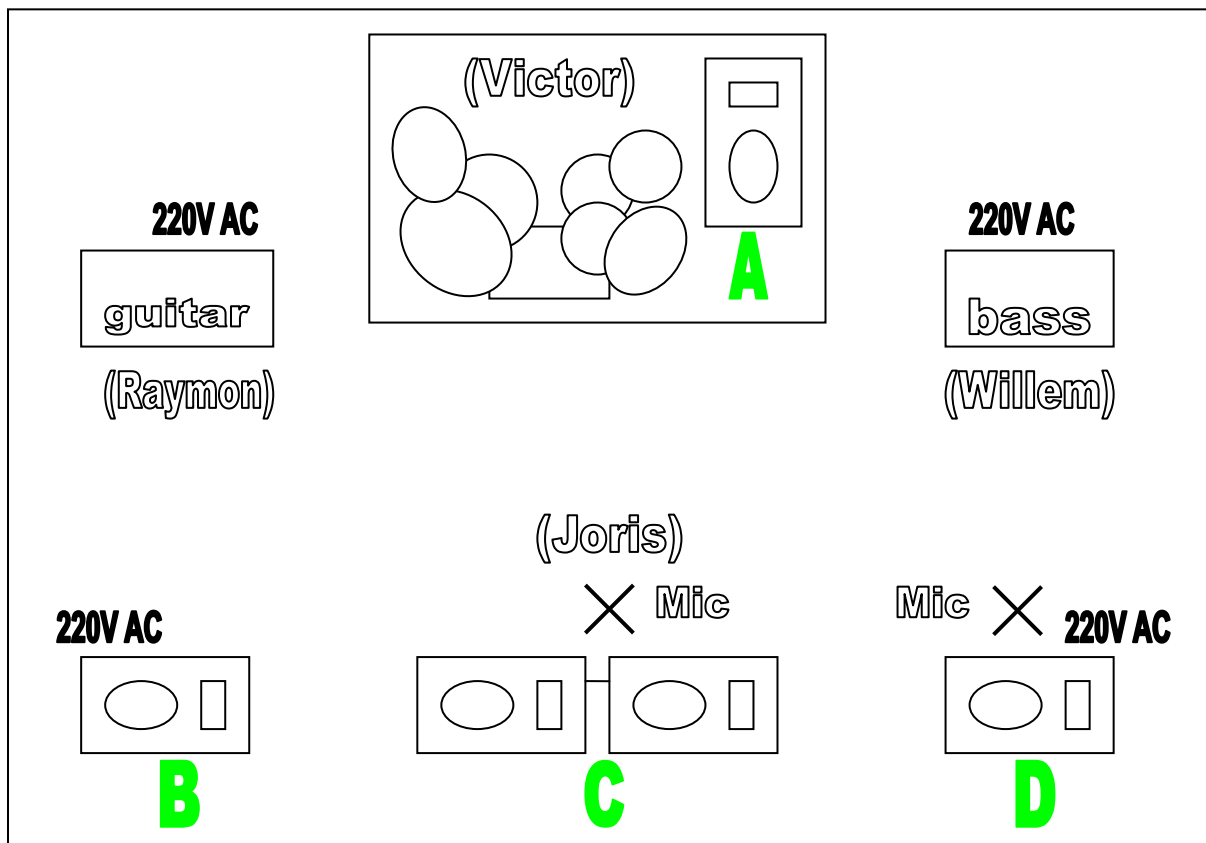

Monitor group

A	vocal, kick, guitar, bass,
B	vocal, bass
C	vocal, guitar, bass
D	vocal, guitar

Chn.	Input	Remarks
1	Kick	
2	Snare	
3	Hihat	
4	Floor 1	
5	Floor 2	
6	Tom 3	
7	Tom 4	
8	OH L	
9	OH R	
10	Ride	
11	Bass (DI)	
12	Bass (microphone)	If possible, bass player Willem prefers to be amplified with a <i>DI and microphone</i> .
13	Guitar L	
14	Guitar R	2nd mike for stereo amplification of guitar
15	Vocal	
16	Back ground vocal	